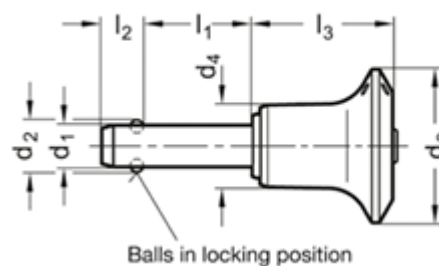

Article number: 201139535

Description: E+G stainless steel-ball lock pin
GN 113.9-5-35

Measures

Application example

d1	= 5
d2	= 5.5
d3	= 23
d4	= 10.2
l1	= 35
l2	= 6
l3	= 20.2
Resilience (N)	= 14

Weight in (g) = 26