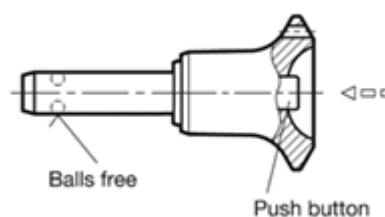

Article number: 201139535

Description: E+G stainless steel-ball lock pin
GN 113.9-5-35

Measures

Application example

d1	= 5
d2	= 5.5
d3	= 23
d4	= 10.2
l1	= 35
l2	= 6
l3	= 20.2
Resilience (N)	= 14

Weight in (g) = 26